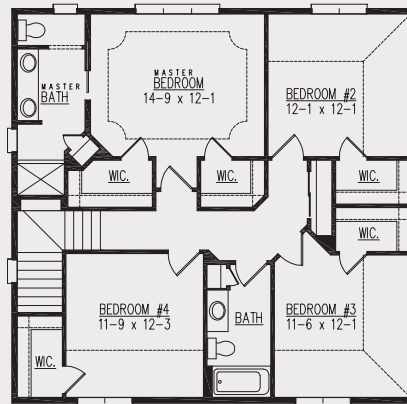

Shown with optional elevation

The Fairfield

2,314 Sq. Ft.

Overall Size:
55'-1" x 40'-2"

First Floor
1,169 Sq. Ft.

Second Floor
1,145 Sq. Ft.

Scan this code with
your smart phone
for more info on
the Fairfield

Alternate elevation

Standard elevation

Second Floor Master Plan

allan
builders, LLC

Above and beyond your expectations.

866-569-2500

allanbuilders.com