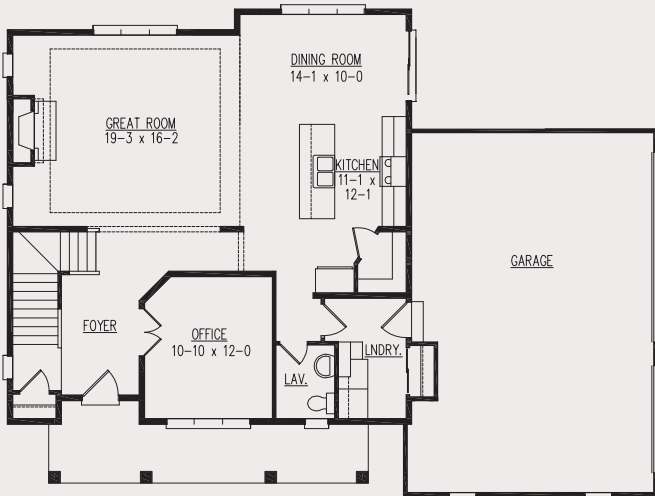

Shown with optional elevation

The Fairfield

2,314 Sq. Ft.

Overall Size:
55'-1" x 40'-2"

First Floor
1,169 Sq. Ft.

Second Floor
1,145 Sq. Ft.

Scan this code with
your smart phone
for more info on
the Fairfield

Alternate elevation

Standard elevation

Second Floor Master Plan

allan
builders, LLC

Above and beyond your expectations.

866-569-2500

allanbuilders.com