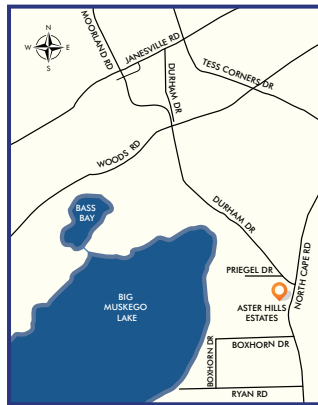

ASTER HILLS ESTATES

Muskego

Located at the corner of North Cape Road and Durham Drive in Muskego, Aster Hills Estates has some of the best lots in the area. Every lot is more than a half acre and many have exposed basement areas. With many cul-de-sacs and breathtaking views of conservancy and wetland areas, Aster Hills Estates boasts natural beauty.

Directions: I-43 to Moorland Road. South on Moorland Road. Moorland Road becomes Durham Drive. Continue on Durham Drive. Right onto N Cape Road. Right onto Boxhorn Drive. Right onto Boxhorn Reserve Drive into subdivision.

Lot	Square Foot	Exposure	List Price	Availability
33	23,237	Daylight	\$128,900	Available
34	29,417	Daylight	\$131,900	Available
35	23,915	Daylight	\$136,900	Available
39	24,251	None	n/a	Allan Builders Model
50	23,189	Daylight	\$128,900	Available