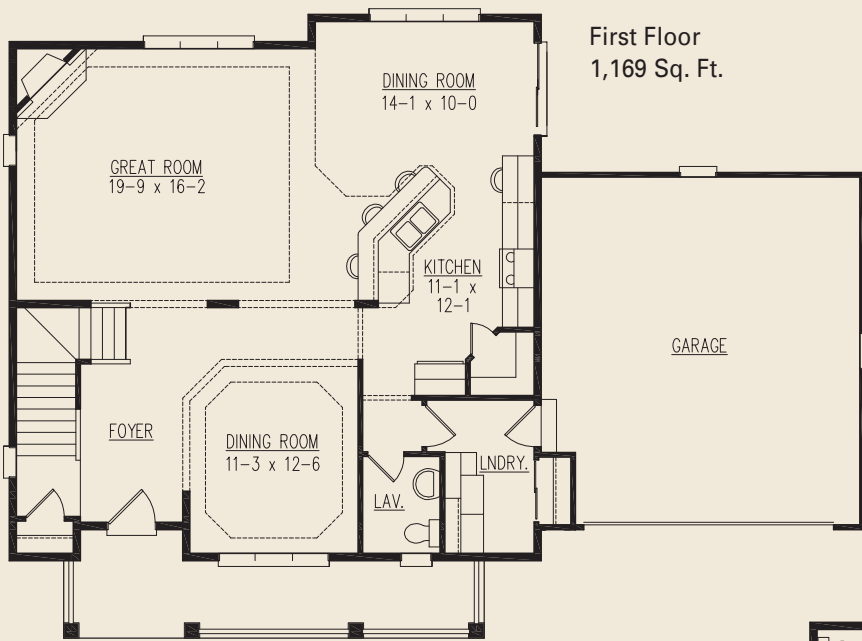

Shown with optional 3-car garage

The Fairfield

First Floor
1,169 Sq. Ft.

2,314 Sq. Ft.

Overall Size:
55'-1" x 40'-2"

Scan this code with your smart phone to browse the Fairfield's Photo Gallery

Photo Gallery

allan builders, llc

Above and beyond your expectations.

Standard elevation

Second Floor
1,145 Sq. Ft.

Second Floor Master Plan