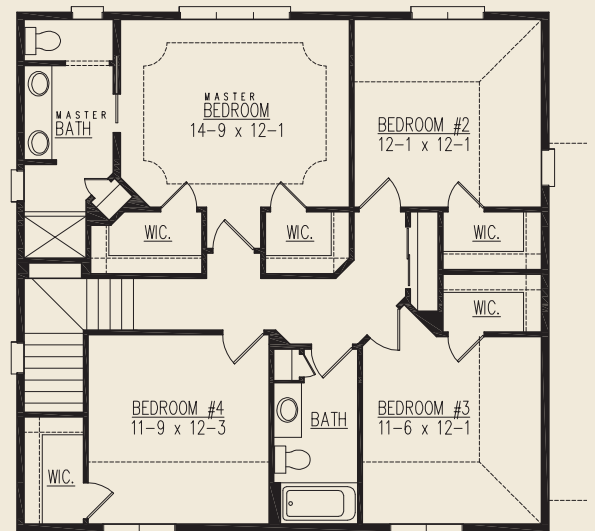

Shown with optional 3-car garage

The Fairfield

First Floor
1,169 Sq. Ft.

2,314 Sq. Ft.

Overall Size:
55'-1" x 40'-2"

Scan this code with your smart phone to browse the Fairfield's Photo Gallery

Photo Gallery

allan builders, llc

Above and beyond your expectations.

Standard elevation

Second Floor
1,145 Sq. Ft.

Second Floor Master Plan