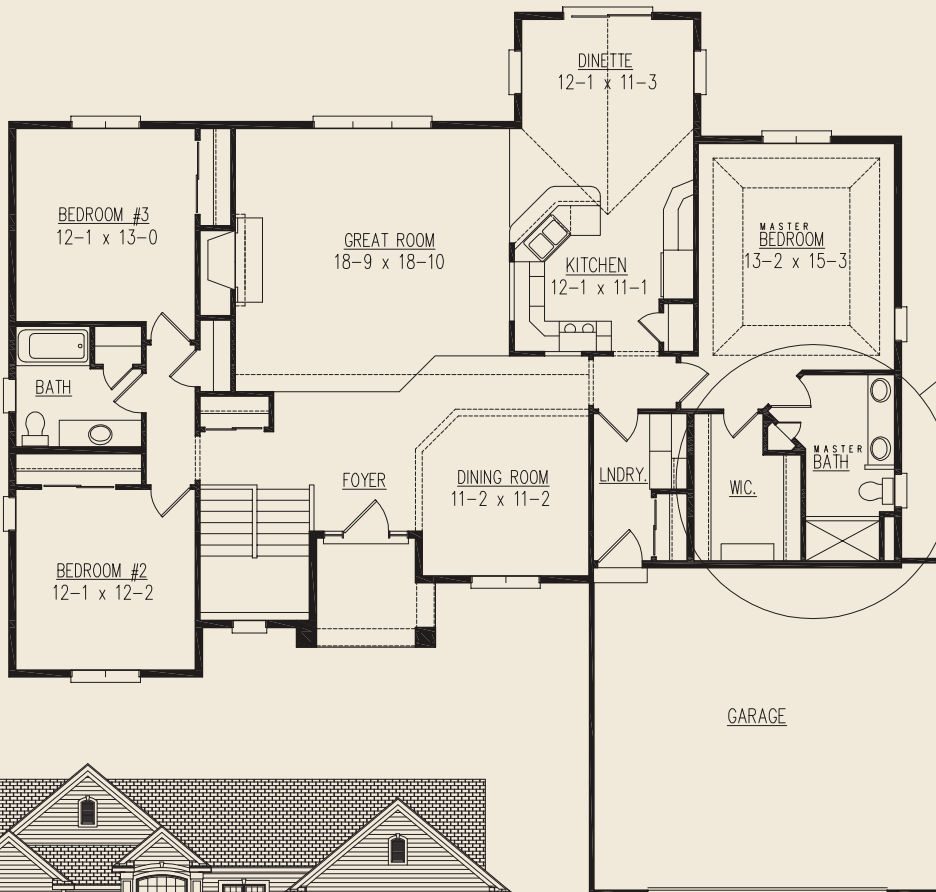

Shown with optional 3-car garage and manufactured stone

The Monroe

2,003 Sq. Ft.

Overall Size:
60'-0" x 59'-4"

Optional
Master Bath

Standard elevation

Ranch Plan

Above and beyond your expectations.