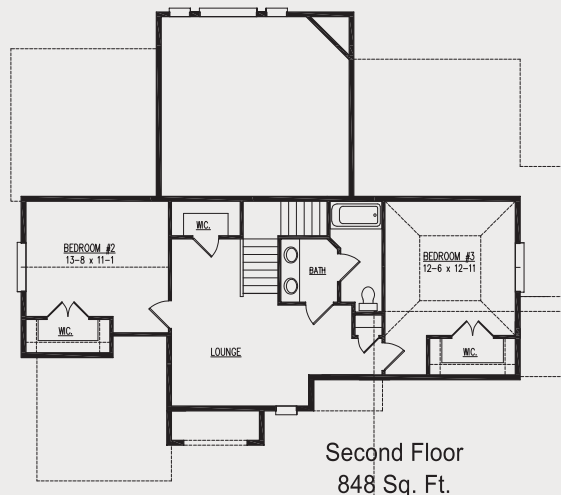

Shown with optional architectural details

The Luxemburg Cape

2,684 Sq. Ft.

Overall Size:
53'-5" x 69'-7"

Scan this code with your smart phone for more info on the Luxemburg Cape

First Floor Master Plan

Standard elevation