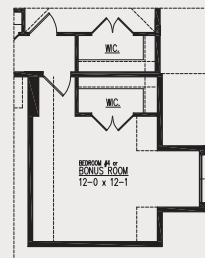

Shown with optional architectural details

The Luxemburg Cape

2,684 Sq. Ft.

Overall Size:
53'-5" x 69'-7"

Scan this code with your smart phone for more info on the Luxemburg Cape

First Floor Master Plan

Standard elevation